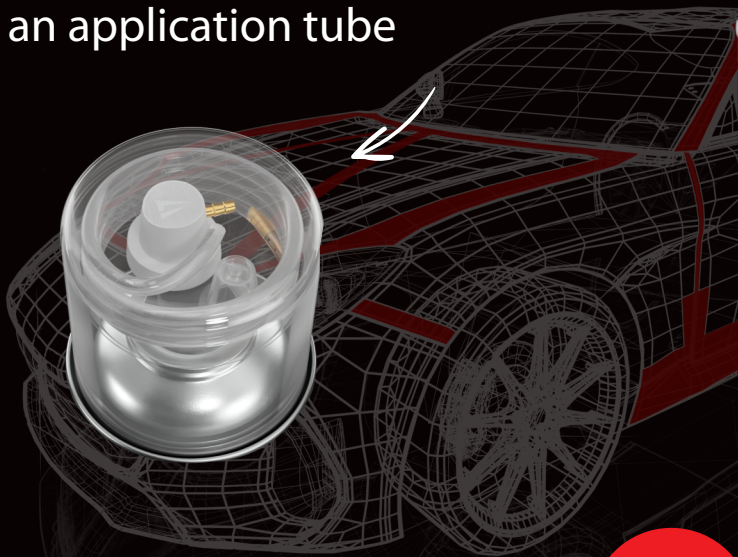

CAVITY WAX

CAVITY PROTECTION WAX

NOVOL

SPRAY

In a new amber color!

New, convenient lid with
an application tube

NEW!

- effectively protect cavities against corrosion
- excellent penetrating properties (creeping into cavities and apertures)
- efficiently repels moisture from substrates
- penetrates into apertures, forming a tight and elastic film
- a must-have for successful protection of confined parts of the bodywork, like surfaces inside the rocker panels, door brace profiles and body bars